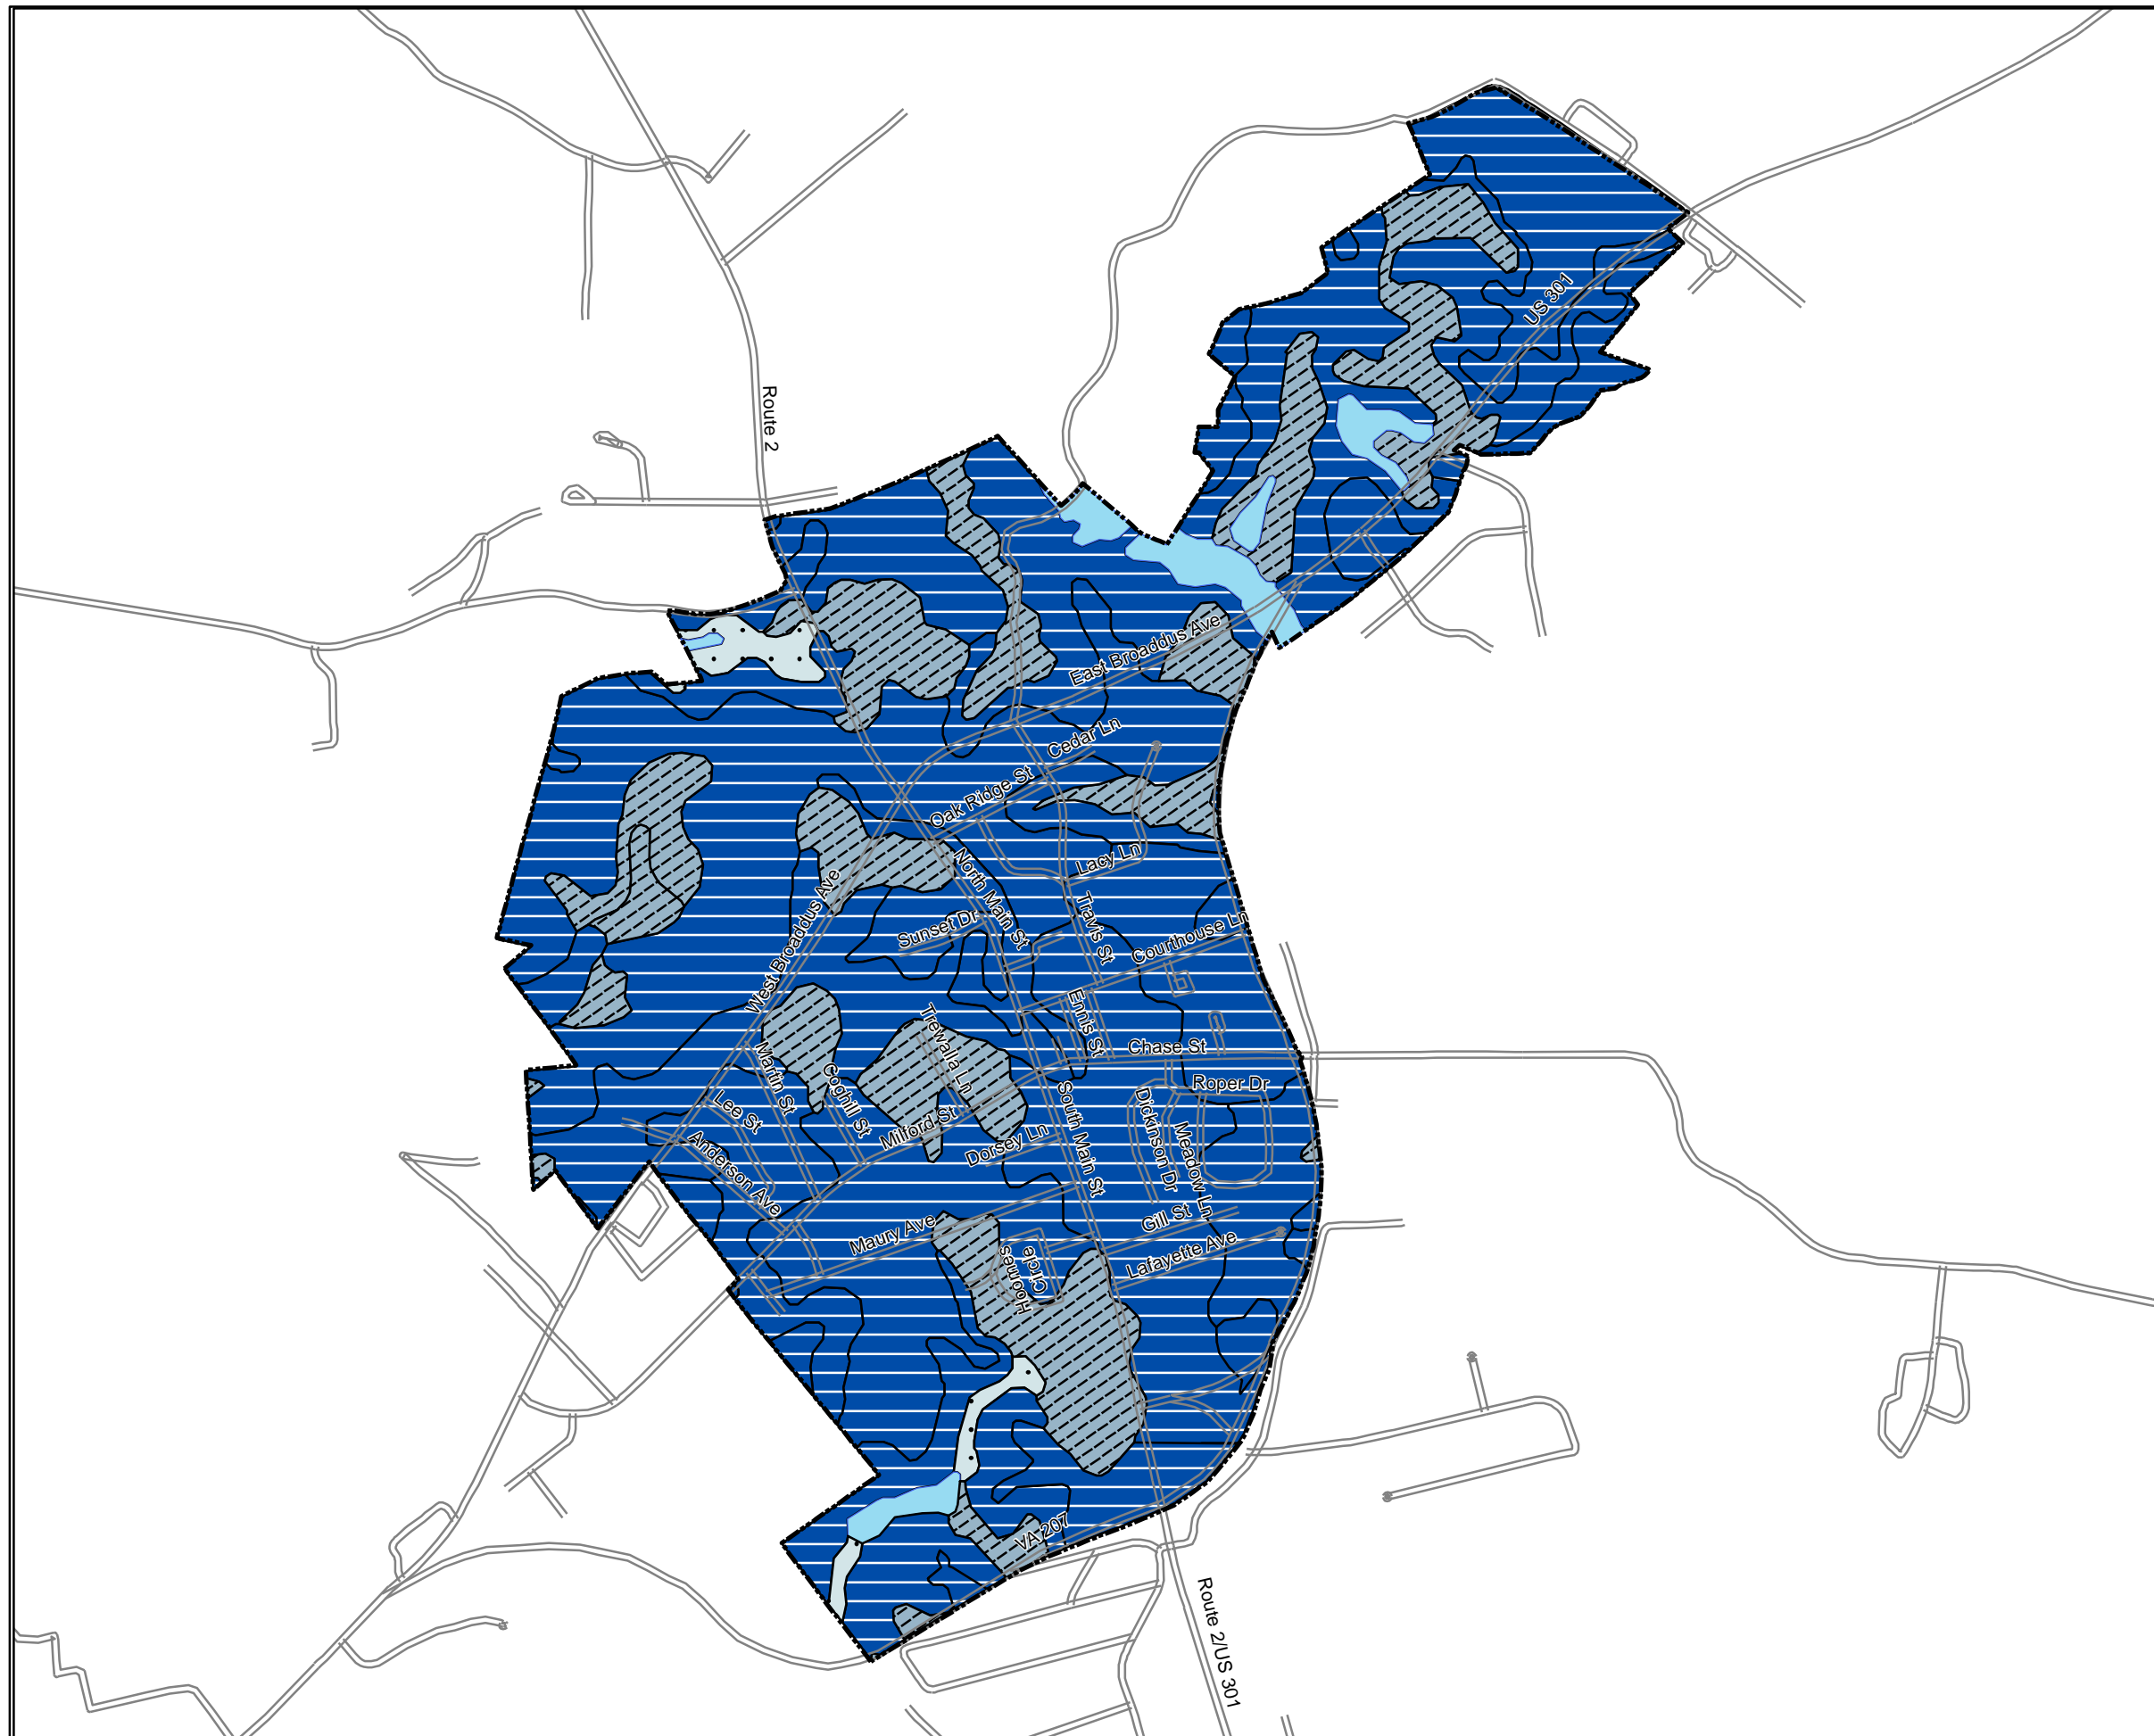

Town of Bowling Green Comprehensive Plan 2008

Water Table Depth (in feet)

Source: CBLAD 2000
GWRC